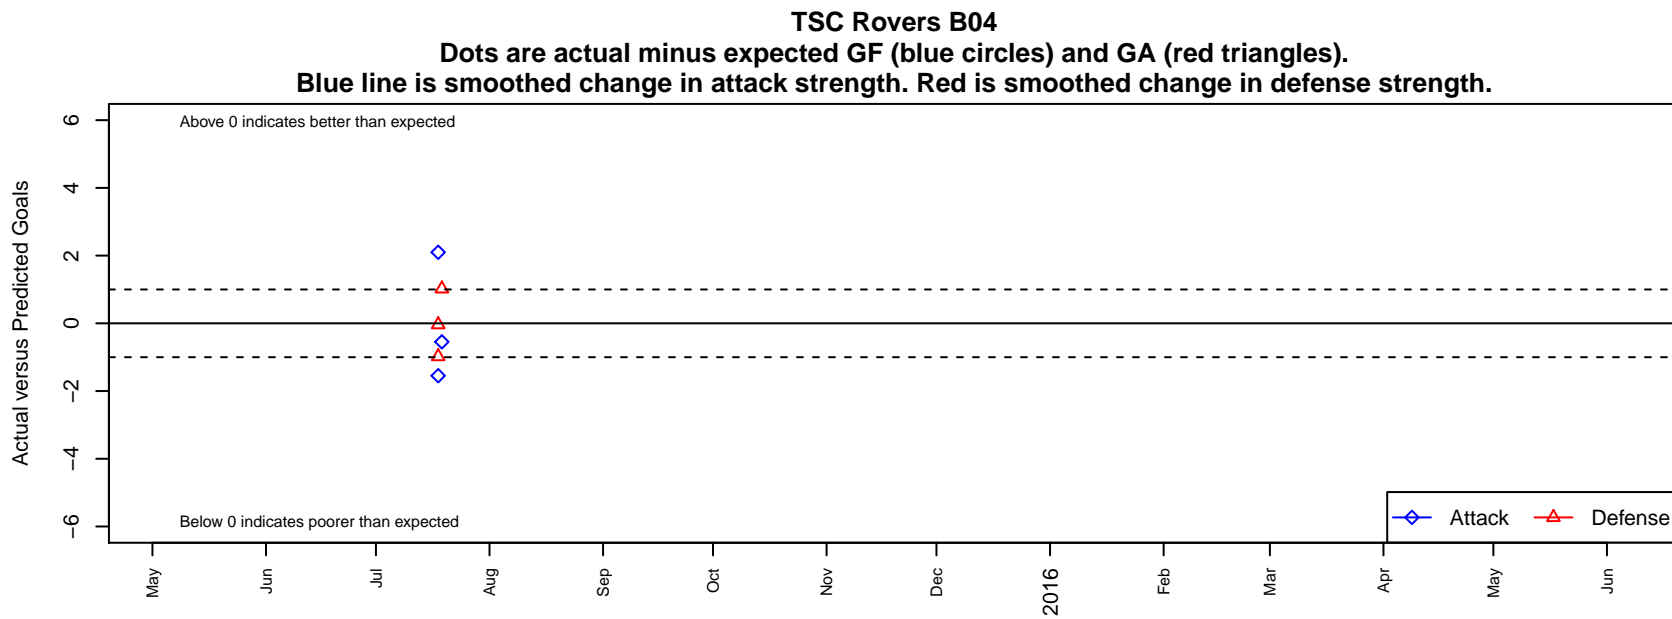

TSC Rovers B04

, WA
B04 total strength=300
attack=0.19 defense=0.16

alt names used:
TSC Rovers [B04]

Venues played:
2015 KITG BU11 Red

date	home		away		venue	pred.home	pred.away
2015-07-19	Harbor Premier White B04	0	TSC Rovers B04	2	2015 KITG BU11 Red	1.02	2.55
2015-07-18	TSC Rovers B04	1	Harbor Premier White B04	2	2015 KITG BU11 Red	2.55	1.02
2015-07-18	FPSC Fury White B04	1	TSC Rovers B04	4	2015 KITG BU11 Red	0.96	1.90